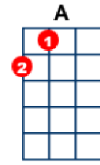

Don't Bring Me Down - Electric Light Orchestra (ELO) writer: Jeff Lynne

<https://www.youtube.com/watch?v=C0jb9zWd4n4>

1-2-3-4 D-u, D-u, D-u, D-u

[A] [D] [A] [D]
 ! !

(Starting note to sing is G)

[A] You got me runnin', goin' outta my mind, [D] [A]

[A] You got me thinkin' that I'm wastin' my time.

Don't bring me [D] down, no, no, no, no, [A] no...ah-woo- hoo!

I'll [C] tell you once more before I [G] get off the [D] floor,

Don't bring me [A] down. [A]

. . . .

strum along with bass:

[A] **[D]** **[A]** **[D]**
. ! !

I'll **[C]** tell you once more before I **[G]** get off the **[D]** floor,
Don't bring me **[A]** down, down, down, down down....(Fade.)