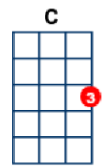

Don't Bring Me Down - Electric Light Orchestra (ELO) writer: Jeff Lynne

<https://www.youtube.com/watch?v=C0jb9zWd4n4>

1-2-3-4 D-u, D-u, D-u, D-u

[A] [D] [A] [D]
 ! !

(Starting note to sing is G)

[A] You got me runnin', goin' outta my mind, [D] [A]

[A] You got me thinkin' that I'm wastin' my time.

Don't bring me [D] down, no, no, no, no, [A] no...ah-woo- hoo!

I'll [C] tell you once more before I [G] get off the [D] floor,

Don't bring me [A] down. [A]