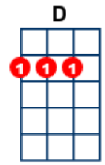

Don't Bring Me Down - Electric Light Orchestra (ELO) writer: Jeff Lynne

<https://www.youtube.com/watch?v=C0jb9zWd4n4>

1-2-3-4 D-u, D-u, D-u, D-u

[A] [D] [A] [D]
 ! !

(Starting note to sing is G)

[A] You got me runnin', goin' outta my mind, [D] [A]

[A] You got me thinkin' that I'm wastin' my time.

Don't bring me [D] down, no, no, no, no, [A] no...ah-woo- hoo!

I'll [C] tell you once more before I [G] get off the [D] floor,

Don't bring me [A] down. [A]

[A] You got me shakin', got me runnin' away, **[D]** **[A]**
[A] You got me crawlin' up to you every day,
Don't bring me **[D]** down, no, no, no, no, **[A]** no...ah-woo- hoo!
I'll **[C]** tell you once more before I **[G]** get off the **[D]** floor,
Don't bring me **[A]** down.

. . . .

strum along with bass:

[A] **[D]** **[A]** **[D]**
. ! !

I'll **[C]** tell you once more before I **[G]** get off the **[D]** floor,
Don't bring me **[A]** down, down, down, down down....(Fade.)