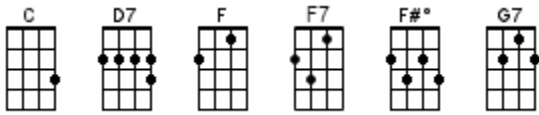

Splish Splash

Bobby Darin and Murray Kaufman aka "Jean Murray" 1958

NOTE - if you find the F#dim too difficult, you can get away with using a D7 chord played like this:

INTRO: / 1 2 3 4 /

[C]↓ Splish, splash, I was takin' a bath
[C] Long about a Saturday night, yeah
[C] A rub-a-dub, just relaxin' in the tub
[D7] Thinkin' everythin' was al-[G7]right

Well, I [C]↓ stepped out the tub
I [C]↓ put my [C7]↓ feet on the floor
[C7]↓ I [F]↓ wrapped the towel around me
[F]↓ And I [F#dim]↓ opened the door
And [F#dim]↓ then-a [C]↓ splish, splash
[C]↓ I [G7]↓ jumped back in the bath
[G7]↓ Well [C]↓ how was I to know there was a [G7] party goin' on?

There was a-[C]splishin' and a-splashin'
[C] Reelin' with the feelin'
[C] Movin' and a-groovin'
[C7] Rockin' and a-rollin' [F7] yeah [F7]

[C] / [C] / [G7] / [F7] / [C] / [G7] /

[C]↓ Bing, bang, I saw the whole gang
[C] Dancin' on my living room rug
Yeah [C] flip, flop, they was doin' the bop
All the [D7] teens had the dancin' [G7] bug