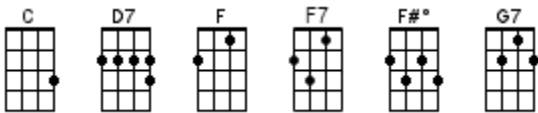

[C] / [C] / [G7] / [F7] / [C] /

[G7] Yes, I was a-**[C]**splishin' and a-splashin' **[C]**
I was a-**[C]**rollin' and a-strollin' **[C]**
Yeah, I was a-**[F7]**movin' and a-groovin' **[F7]** woo!
We was a-**[C]**reelin' with the feelin' **[C]** ha!
We was a-**[G7]**rollin' and a-strollin'
[F7] Movin' with the groovin'
[C] Splish, splash **[G7]** yeah

[C] Splishin' and a-splashin' **[C]** one time
I was **[C]** splishin' and a-splashin' **[C7]** woo-wee
I was a-**[F7]**movin' and a-groovin' **[F7]**
Yeah, I was a-**[C]**splishin' and a-splashin' **[C]**

[G7] / [F7] / [C] / [C]↓

www.bytownukulele.ca