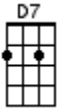

Splish Splash

Bobby Darin and Murray Kaufman aka "Jean Murray" 1958

NOTE - if you find the F#dim too difficult, you can get away with using a D7 chord played like this:

INTRO: / 1 2 3 4 /

[C]↓ Splish, splash, I was takin' a bath
[C] Long about a Saturday night, yeah
[C] A rub-a-dub, just relaxin' in the tub
[D7] Thinkin' everythin' was al-[G7]right

Well, I [C]↓ stepped out the tub
I [C]↓ put my [C7]↓ feet on the floor
[C7]↓ I [F]↓ wrapped the towel around me
[F]↓ And I [F#dim]↓ opened the door
And [F#dim]↓ then-a [C]↓ splish, splash
[C]↓ I [G7]↓ jumped back in the bath
[G7]↓ Well [C]↓ how was I to know there was a [G7] party goin' on?

There was a-[C]splishin' and a-splashin'
[C] Reelin' with the feelin'
[C] Movin' and a-groovin'
[C7] Rockin' and a-rollin' [F7] yeah [F7]

[C] / [C] / [G7] / [F7] / [C] / [G7] /

[C]↓ Bing, bang, I saw the whole gang
[C] Dancin' on my living room rug
Yeah [C] flip, flop, they was doin' the bop
All the [D7] teens had the dancin' [G7] bug

I was a-[C]rollin' and a-strollin'
[C] Reelin' with the feelin'
[C] Movin' and a-groovin'
[C7] Splishin' and a-splashin' [F7] yeah [F7]

[C] / [C] / [G7] / [F7] / [C] /

[G7] Yes, I was a-**[C]**splishin' and a-splashin' **[C]**
I was a-**[C]**rollin' and a-strollin' **[C]**
Yeah, I was a-**[F7]**movin' and a-groovin' **[F7]** woo!
We was a-**[C]**reelin' with the feelin' **[C]** ha!
We was a-**[G7]**rollin' and a-strollin'
[F7] Movin' with the groovin'
[C] Splish, splash **[G7]** yeah