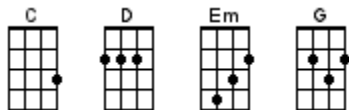

Brown Eyed Girl

Van Morrison 1967 (play-along with Ukulele Underground)

< RIFF CAN BE SEPARATED INTO TWO UKE PARTS OR PLAYED ON KAZOO >

INTRO: / 1 2 3 4 /

[G]↓ [C]↓ [G]↓ [D]↓

A| -2-3-5-3-2- | -7--9-10--9-7- | -2-3-5-3-2- | ----- |

[G] And whatever [C] happened [G] to Tuesday and [D] so slow
 [G] Goin' down the [C] old mine [G] with a transistor [D] radio
 [G] Standin' in the [C] sunlight laughin'
 [G] Hidin' behind a [D] rainbow's wall [G] slippin' and a [C] slidin'
 [G] All along the [D] waterfall with [C] you
 [D] My brown eyed [G] girl [Em]
 [C] You my [D] brown eyed [G] girl

[G] So hard to **[C]** find my way **[G]** now that I'm **[D]** on my own
[G] I saw you just the **[C]** other day **[G]** oh my **[D]** you have grown
[G] Cast my **[C]** memory back there **[G]** lord
 Sometimes I'm **[D]** overcome thinkin' 'bout
[G] Makin' love in the **[C]** green grass
[G] Behind the **[D]** stadium with **[C]** you
[D] My brown eyed **[G]** girl **[Em]**
[C] You my **[D]** brown eyed **[G]** girl