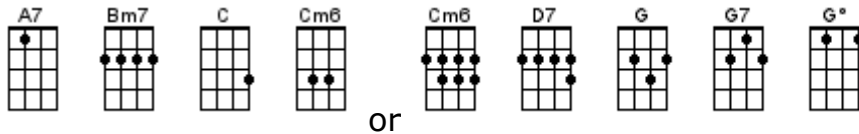

Sentimental Journey

Music - Les Brown, Ben Homer, Lyrics - Bud Green 1944

INSTRUMENTAL INTRO: / 1 2 3 4 /

[G] Sentimental [D7] journey [G] home

[G] Gonna take a sentimental journey
[G] Gonna set my heart [Gdim] at [D7] ease
[G] Gonna [G7] take a [C] sentimental [Cm6] journey
[G] To renew old [D7] memo-[G]ries

[G] Got my bag, I got my reservation
[G] Spent each dime I could [Gdim] af-[D7]ford
[G] Like a [G7] child in [C] wild antici-[Cm6]pation
[G] Long to hear that [D7] "all a-[G]board!"

BRIDGE:

[C] Seven, that's the time we leave at [G] seven
[G] I'll be waiting up for [A7] heaven
[A7] Counting every mile of [D7] railroad [C] track
That [Bm7] takes me [D7] back

[G] Never thought my heart could be so yearny
[G] Why did I decide [Gdim] to [D7] roam?
[G] Gonna [G7] take a [C] sentimental [Cm6] journey
[G] Sentimental [D7] journey [G] home

INSTRUMENTAL:

[G] Never thought my heart could be so yearny
[G] Why did I decide [Gdim] to [D7] roam?
[G] Gonna [G7] take a [C] sentimental [Cm6] journey
[G] Sentimental [D7] journey [G] home

BRIDGE:

[C] Seven, that's the time we leave at [G] seven
[G] I'll be waiting up for [A7] heaven
[A7] Counting every mile of [D7] railroad [C] track
That [Bm7] takes me [D7] back

[G] Never thought my heart could be so yearny
[G] Why did I decide [Gdim] to [D7] roam?
[G] Gonna [G7] take a [C] sentimental [Cm6] journey
[G] Sentimental [D7] journey [G]↓ home